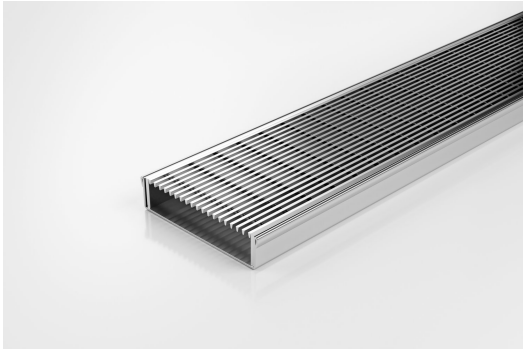

ARCHITECTURAL
GRATES + DRAINS

100ARi20

Linear Drain

The 100ARi20 is a modular drainage system with a stainless steel grate and stainless steel channel.

The 100AR is our premium style grate featuring a 2mm wire/2.5mm gap. Manufactured from 316 marine grade steel. Lengths over 3000mm available on request.

Stormtech Modular Kits are supplied with grate and oversized channel to be cut down on site. One piece channel comes with pre punched spigot with outlet extender (kits up to 2000mm long). Oversized channel enables choice of outlet positions: centre, end or wherever preferred. Kits over 2000mm long and kits requiring multiple outlets are supplied with outlet on joiner plate. All kits are supplied with 2x clip-on end caps.

Code 100ARi20

Range 100

Grate Style AR

Category Modular Kits

Channel Material Stainless Steel

Steel Grade 316

(Grate/Channel Lengths Provided) 900mm/1500mm,
1000mm/1500mm, 1200mm/1800mm, 1500mm/2400mm,
1800mm/3000mm, 2000mm/3000mm