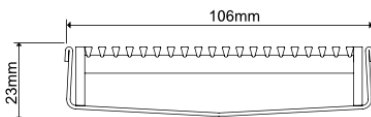

Stormtech Modular Kits are supplied with grate and oversized channel to be cut down on site. One piece channel comes with pre punched spigot with outlet extender (kits up to 2000mm long). Oversized channel enables choice of outlet positions: centre, end or wherever preferred. Kits over 2000mm long and kits requiring multiple outlets are supplied with outlet on joiner plate. All kits are supplied with 2x clip-on end caps.

Code 100ARi20

Range 100

Grate Style AR

Category Modular Kits

Channel Material Stainless Steel

Steel Grade 316

(Grate/Channel Lengths Provided) 900mm/1500mm,
1000mm/1500mm, 1200mm/1800mm, 1500mm/2400mm,
1800mm/3000mm, 2000mm/3000mm

SPECIFICATIONS + DIMENSIONS

Channel Width	106mm
Channel Depth	23mm
Length(s)	900mm 1000mm 1200mm 1500mm 1800mm 1900mm 2000mm
Outlet Size	DN50, DN80, DN100

Grates longer than 1500mm supplied in sections. Tile Inserts longer than 1200mm supplied in sections. Channels over 3000mm supplied in sections with joiner. +/-2mm tolerance on dimensions.