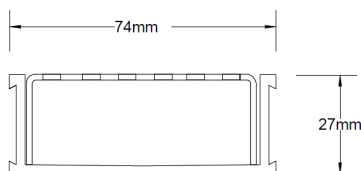

### SPECIFICATIONS + DIMENSIONS

<b>Channel Width</b>	74mm
<b>Channel Depth</b>	27mm
<b>Length(s)</b>	900mm 1000mm 1200mm 1500mm 1800mm 1900mm 2000mm 2100mm 2200mm 2400mm 2500mm 2700mm 3000mm
<b>Outlet Size</b>	DN40, DN50

Grates longer than 1500mm supplied in sections. Tile Inserts longer than 1200mm supplied in sections. Channels over 3000mm supplied in sections with joiner. +/-2mm tolerance on dimensions.