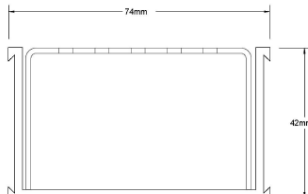

Steel Grade 316

Grates longer than 1500mm supplied in sections. Tile Inserts longer than 1200mm supplied in sections. Channels over 3000mm supplied in sections with joiner. +/-2mm tolerance on dimensions.

Refer to AS3500 for outlet pipe sizes specific to your installation.

SPECIFICATIONS + DIMENSIONS

Channel Width	74mm
Channel Depth	42mm
Length(s)	900mm 1000mm 1200mm 1500mm 1800mm 1900mm 2000mm 2100mm 2200mm 2400mm 2500mm 2700mm 3000mm
Outlet Size	DN40, DN50