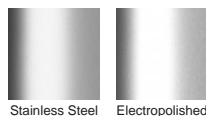

(Grate/Channel Lengths Provided) 900mm/1500mm, 1000mm/1500mm, 1200mm/1800mm, 1500mm/2400mm, 1800mm/3000mm, 2000mm/3000mm

Code 100PSi20

Range 100

Grate Style PS

Category Modular Kits

Channel Material Stainless Steel

Steel Grade 316

SPECIFICATIONS + DIMENSIONS

Channel Width	106mm
Channel Depth	23mm
Length(s)	1000mm 1200mm 1500mm 1800mm 1900mm 2000mm
Outlet Size	DN50, DN80, DN100

STORMTECH COLOUR FINISHES

Electroplate finishes subject to natural variation with time and local environment. Factors such as pools/surf beaches may require electropolishing. Contact us for suitability.