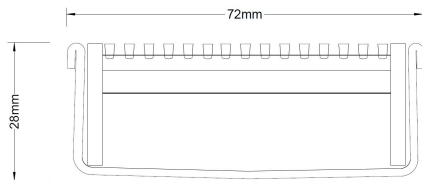

## Linear Drain

The 65AR25 is the original premium architectural grate featuring a 2mm wire/2.5mm gap.

The 65ARi25MTL is made to specific lengths with a customised outlet position along the drain.

The complete drainage unit is full 316 marine grade stainless steel.

Refer to AS3500 for outlet pipe sizes specific to your installation.

**Code** 65ARi25MTL

**Range** 65

**Grate Style** AR

**Category** Made-to-Length

**Channel Material** Stainless Steel

**Steel Grade** 316

Grates longer than 1500mm supplied in sections. Tile Inserts longer than 1200mm supplied in sections. Channels over 3000mm supplied in sections with joiner. +/-2mm tolerance on dimensions.

### SPECIFICATIONS + DIMENSIONS

|                      |                  |
|----------------------|------------------|
| <b>Channel Width</b> | 72mm             |
| <b>Channel Depth</b> | 27mm             |
| <b>Length(s)</b>     | As Required      |
| <b>Outlet Size</b>   | DN40, DN50, DN65 |