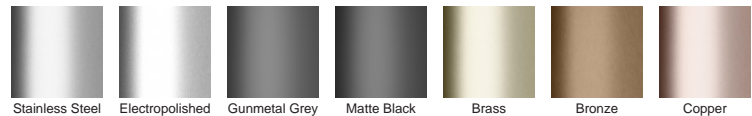

## Linear Drain

The 65AR25 is the original premium architectural grate featuring a 2mm wire/2.5mm gap.

The 65ARi25MTL is made to specific lengths with a customised outlet position along the drain.

The complete drainage unit is full 316 marine grade stainless steel.

Refer to AS3500 for outlet pipe sizes specific to your installation.

**Code** 65ARi25MTL

**Range** 65

**Grate Style** AR

**Category** Made-to-Length

**Channel Material** Stainless Steel

**Steel Grade** 316

Grates longer than 1500mm supplied in sections. Tile Inserts longer than 1200mm supplied in sections. Channels over 3000mm supplied in sections with joiner. +/-2mm tolerance on dimensions.

### STORMTECH COLOUR FINISHES

Electroplate finishes subject to natural variation with time and local environment. Factors such as pools/surf beaches may require electropolishing. Contact us for suitability.