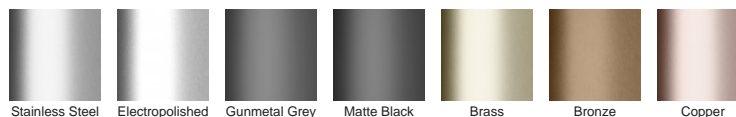

Please note that our TR grates have a non finished finish.

Please be aware that depending on the installation environment, for a pool installation or close to a surf beach, you may need to have your stainless steel grates electropolished.

**Code** 100TRi40MTL

**Range** 100

**Grate Style** TR

**Category** Made-to-Length

**Channel Material** Stainless Steel

**Steel Grade** 316

### STORMTECH COLOUR FINISHES

Electroplate finishes subject to natural variation with time and local environment. Factors such as pools/surf beaches may require electropolishing. Contact us for suitability.