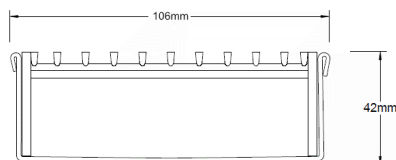

**Code** 100TRi40MTL

**Range** 100

**Grate Style** TR

**Category** Made-to-Length

**Channel Material** Stainless Steel

**Steel Grade** 316

### SPECIFICATIONS + DIMENSIONS

<b>Channel Width</b>	106mm
<b>Channel Depth</b>	42mm
<b>Length(s)</b>	As Required
<b>Outlet Size</b>	DN40, DN50, DN65, DN80, DN100

Grates longer than 1500mm supplied in sections. Tile Inserts longer than 1200mm supplied in sections. Channels over 3000mm supplied in sections with joiner. +/-2mm tolerance on dimensions.