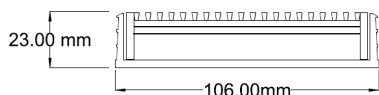

**Steel Grade** 316

Grates longer than 1500mm supplied in sections. Tile Inserts longer than 1200mm supplied in sections. Channels over 3000mm supplied in sections with joiner. +/-2mm tolerance on dimensions.

### SPECIFICATIONS + DIMENSIONS

<b>Channel Width</b>	106mm
<b>Channel Depth</b>	23mm
<b>Length(s)</b>	900mm 1000mm 1200mm 1500mm 1800mm 2000mm 2200mm 2400mm 2700mm 3000mm
<b>Outlet Size</b>	DN40, DN50, DN80, DN100