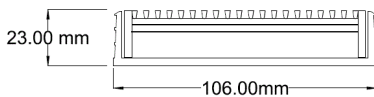

**Code** 100TRGALLBL20

**Range** 100

**Grate Style** TR

**Category** Modular Kits

**Channel Material** uPVC

**Steel Grade** 316

Grates longer than 1500mm supplied in sections. Tile Inserts longer than 1200mm supplied in sections. Channels over 3000mm supplied in sections with joiner. +/-2mm tolerance on dimensions.

### SPECIFICATIONS + DIMENSIONS

<b>Channel Width</b>	106mm
<b>Channel Depth</b>	23mm
<b>Length(s)</b>	900mm 1000mm 1200mm 1500mm 1800mm 2000mm 2200mm 2400mm 2700mm 3000mm
<b>Outlet Size</b>	DN40, DN50, DN80, DN100