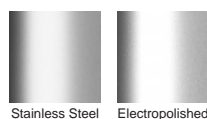

**Grate Style** TR

**Category** Modular Kits

**Channel Material** Stainless Steel

**Steel Grade** 316

Grates longer than 1500mm supplied in sections. Tile Inserts longer than 1200mm supplied in sections. Channels over 3000mm supplied in sections with joiner. +/-2mm tolerance on dimensions.

### STORMTECH COLOUR FINISHES

Electroplate finishes subject to natural variation with time and local environment. Factors such as pools/surf beaches may require electropolishing. Contact us for suitability.