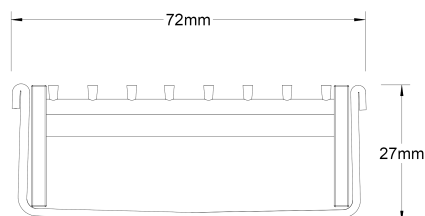

Stormtech Modular Kits are supplied with grate and oversized channel to be cut down on site. One piece channel comes with pre punched spigot with outlet extender (kits up to 2000mm long). Oversized channel enables choice of outlet positions: centre, end or wherever preferred. Kits over 2000mm long and kits requiring multiple outlets are supplied with outlet on joiner plate. All kits are supplied with 2x clip-on end caps.

Refer to AS3500 for outlet pipe sizes specific to your installation. (Grate/Channel Lengths Provided) 900mm/1500mm, 1000mm/1500mm, 1200mm/1800mm, 1500mm/2400mm, 1800mm/3000mm,...

**Code** 65TRi25

**Range** 65

**Grate Style** TR

**Category** Modular Kits

**Channel Material** Stainless Steel

**Steel Grade** 316

Grates longer than 1500mm supplied in sections. Tile Inserts longer than 1200mm supplied in sections. Channels over 3000mm supplied in sections with joiner. +/-2mm tolerance on dimensions.

### SPECIFICATIONS + DIMENSIONS

<b>Channel Width</b>	72mm
<b>Channel Depth</b>	27mm
<b>Length(s)</b>	900mm 1000mm 1200mm 1500mm 1800mm 1900mm 2000mm
<b>Outlet Size</b>	DN50