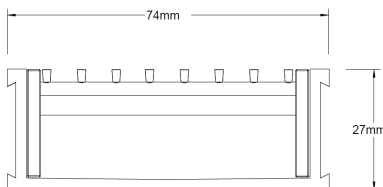

Code 65TRG25

Range 65

Grate Style TR

Category Modular Kits

Channel Material uPVC

Steel Grade 316

Grates longer than 1500mm supplied in sections. Tile Inserts longer than 1200mm supplied in sections. Channels over 3000mm supplied in sections with joiner. +/-2mm tolerance on dimensions.

SPECIFICATIONS + DIMENSIONS

Channel Width	74mm
Channel Depth	27mm
Length(s)	900mm 1000mm 1200mm 1500mm 1800mm 1900mm 2000mm 2100mm 2200mm 2400mm 2500mm 2700mm 3000mm
Outlet Size	DN40, DN50

STORMTECH COLOUR FINISHES