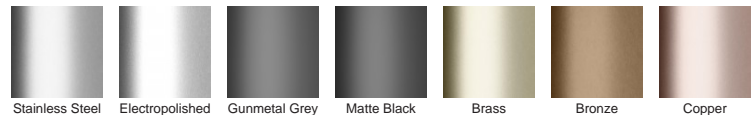

STORMTECH COLOUR FINISHES

Electroplate finishes subject to natural variation with time and local environment. Factors such as pools/surf beaches may require electropolishing. Contact us for suitability.

PRODUCT APPLICATIONS

Bathroom Drainage	Pool and Spa Area Drainage
Aged / Health Care Drainage	Hospitality Drainage
Balcony Drainage	Paved Area Drainage
Commercial Drainage	Shower Drainage
Courtyard / Patio Drainage	Multi-Residential Drainage
Driveway Drainage	Special Needs Drainage

Copyright © Stormtech Pty Ltd. Patent 733361. Drawings not to scale, please use dimensions shown. Downloaded 01/04/2025 (please check for updates)

Visit stormtech.com.au
for tools + inspiration.

Phone **1300 653 403**

Email info@stormtech.com.au