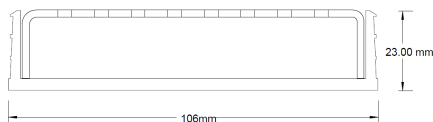

Kits longer than 3000mm available on request.

Black uPVC channel only suitable for Internal use only

**Code** 100PPSGBL20

**Range** 100

**Grate Style** PPS

**Category** Modular Kits

**Channel Material** uPVC

### SPECIFICATIONS + DIMENSIONS

<b>Channel Width</b>	106mm										
<b>Channel Depth</b>	23mm										
<b>Length(s)</b>	900mm	1000mm	1200mm	1500mm	1800mm	2000mm	2200mm	2400mm	2500mm	2700mm	3000mm
<b>Outlet Size</b>	DN80, DN100										