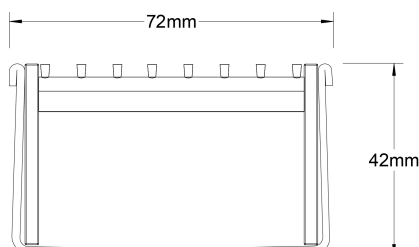

Stormtech Modular Kits are supplied with grate and oversized channel to be cut down on site. One piece channel comes with pre punched spigot with outlet extender (kits up to 2000mm long). Oversized channel enables choice of outlet positions: centre, end or wherever preferred. Kits over 2000mm long and kits requiring multiple outlets are supplied with outlet on joiner plate.

Refer to AS3500 for outlet pipe sizes specific to your installation. (Grate/Channel Lengths Provided) 900mm/1500mm, 1000mm/1500mm, 1200mm/1800mm, 1500mm/2400mm, 1800mm/3000mm, 2000mm/3000mm

Code 65TRi40

Range 65

Grate Style TR

Category Modular Kits

Channel Material Stainless Steel

Steel Grade 316

Grates longer than 1500mm supplied in sections. Tile Inserts longer than 1200mm supplied in sections. Channels over 3000mm supplied in sections with joiner. +/-2mm tolerance on dimensions.

SPECIFICATIONS + DIMENSIONS

Channel Width	72mm
Channel Depth	42mm
Length(s)	900mm 1000mm 1200mm 1500mm 1800mm 1900mm 2000mm
Outlet Size	DN50

STORMTECH COLOUR FINISHES

Electroplate finishes subject to natural variation with time and local environment. Factors such as pools/surf beaches may require electropolishing. Contact us for suitability.