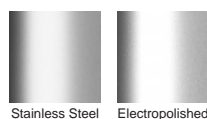

Range 65

Grate Style TR

Category Modular Kits

Channel Material Stainless Steel

Steel Grade 316

Grates longer than 1500mm supplied in sections. Tile Inserts longer than 1200mm supplied in sections. Channels over 3000mm supplied in sections with joiner. +/-2mm tolerance on dimensions.

SPECIFICATIONS + DIMENSIONS

Channel Width	72mm
Channel Depth	42mm
Length(s)	900mm 1000mm 1200mm 1500mm 1800mm 1900mm 2000mm
Outlet Size	DN50

STORMTECH COLOUR FINISHES

Electroplate finishes subject to natural variation with time and local environment. Factors such as pools/surf beaches may require electropolishing. Contact us for suitability.