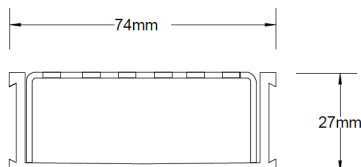

### SPECIFICATIONS + DIMENSIONS

<b>Channel Width</b>	74mm
<b>Channel Depth</b>	27mm
<b>Length(s)</b>	900mm 1000mm 1200mm 1500mm 1800mm 2000mm 2200mm 2400mm 2700mm 3000mm
<b>Outlet Size</b>	DN40, DN50