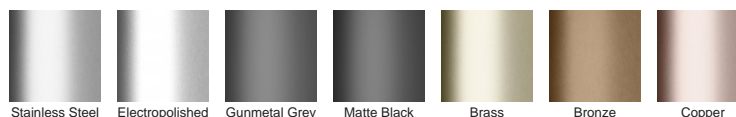

**Code** 65PPSGBL25

**Range** 65

**Grate Style** PPS

**Category** Modular Kits

**Channel Material** uPVC

**Steel Grade** 316

### STORMTECH COLOUR FINISHES

**Electroplate finishes subject to natural variation with time and local environment. Factors such as pools/surf beaches may require electropolishing. Contact us for suitability.**