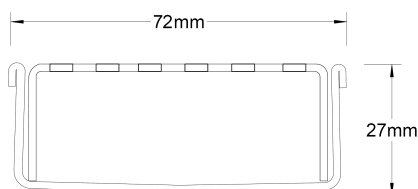

Stormtech Modular Kits are supplied with grate and oversized channel to be cut down on site. One piece channel comes with pre punched spigot with outlet extender (kits up to 2000mm long). Oversized channel enables choice of outlet positions: centre, end or wherever preferred. Kits over 2000mm long and kits requiring multiple outlets are supplied with outlet on joiner plate. All kits are supplied with 2x clip-on end caps.

**Steel Grade** 316

Grates longer than 1500mm supplied in sections. Tile Inserts longer than 1200mm supplied in sections. Channels over 3000mm supplied in sections with joiner. +/-2mm tolerance on dimensions.

### SPECIFICATIONS + DIMENSIONS

<b>Channel Width</b>	72mm
<b>Channel Depth</b>	27mm
<b>Length(s)</b>	900mm 1000mm 1200mm 1500mm 1800mm 1900mm 2000mm
<b>Outlet Size</b>	DN50