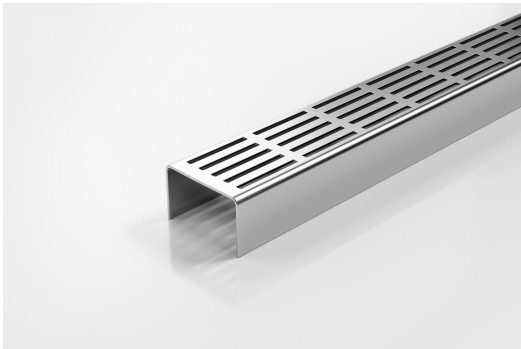

## Linear Drain

The 65PS40 is our Punched Slot grate designed to be used with our Special Assembly units 65G100 and 65G90.

A 65mm wide UPVC channel is connected via downpipes at 200mm intervals to sockets in a 100mm drain below. This allows the channel to be installed level while the drainpipe is given sufficient fall to be self-cleaning.

Please be aware that depending on the installation environment, for a pool installation or close to a surf beach, you may need to have your stainless steel grates electropolished.

This unique drainage system was recognised for its innovation by a DesignMark at the Australian International Design Awards.