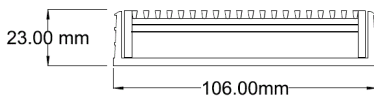

**Code** 100ARG20

**Range** 100

**Grate Style** AR

**Category** Modular Kits

**Channel Material** uPVC

**Steel Grade** 316

Grates longer than 1500mm supplied in sections. Tile Inserts longer than 1200mm supplied in sections. Channels over 3000mm supplied in sections with joiner. +/-2mm tolerance on dimensions.

### SPECIFICATIONS + DIMENSIONS

<b>Channel Width</b>	106mm
<b>Channel Depth</b>	23mm
<b>Length(s)</b>	900mm 1000mm 1200mm 1500mm 1800mm 1900mm 2000mm 2100mm 2200mm 2400mm 2500mm 2700mm 3000mm
<b>Outlet Size</b>	DN40, DN50, DN80, DN100