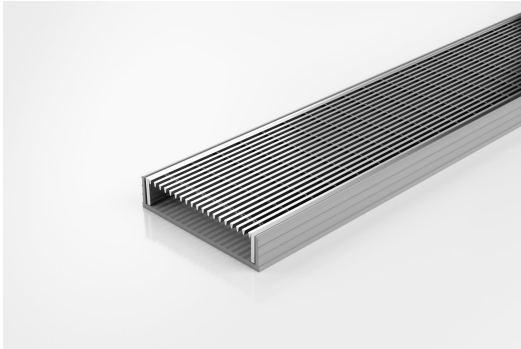

100ARG20

Linear Drain

100mm wide Architectural Stainless Steel grate with UPVC channel.

The 100AR is the original premium architectural grate featuring a 2mm wire/2.5mm gap.

Modular site finish system, wedge wire grate, manufactured from 316 grade stainless steel combined with a UPVC channel.

Kits longer than 3000mm are available on request.

Please be aware that depending on the installation environment, for a pool installation or close to a surf beach, you may need to have your stainless steel grates electropolished.

Code 100ARG20

Range 100

Grate Style AR

Category Modular Kits

Channel Material uPVC

Steel Grade 316

Grates longer than 1500mm supplied in sections. Tile Inserts longer than 1200mm supplied in sections. Channels over 3000mm supplied in sections with joiner. +/-2mm tolerance on dimensions.

SPECIFICATIONS + DIMENSIONS

Channel Width	106mm
Channel Depth	23mm
Length(s)	900mm 1000mm 1200mm 1500mm 1800mm 1900mm 2000mm 2100mm 2200mm 2400mm 2500mm 2700mm 3000mm
Outlet Size	DN40, DN50, DN80, DN100