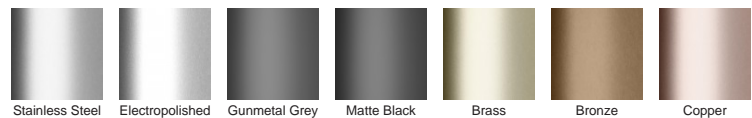

**Code** 100ARG20

**Range** 100

**Grate Style** AR

**Category** Modular Kits

**Channel Material** uPVC

**Steel Grade** 316

Grates longer than 1500mm supplied in sections. Tile Inserts longer than 1200mm supplied in sections. Channels over 3000mm supplied in sections with joiner. +/-2mm tolerance on dimensions.

### STORMTECH COLOUR FINISHES

Electroplate finishes subject to natural variation with time and local environment. Factors such as pools/surf beaches may require electropolishing. Contact us for suitability.