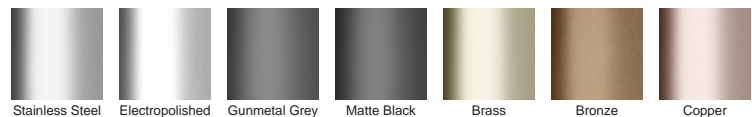

**Code** 100ARiMTLF

**Range** 100

**Grate Style** AR

**Category** Made-to-Length

**Channel Material** Stainless Steel

**Steel Grade** 316

Grates longer than 1500mm supplied in sections. Tile Inserts longer than 1200mm supplied in sections. Channels over 3000mm supplied in sections with joiner. +/-2mm tolerance on dimensions.

### STORMTECH COLOUR FINISHES

Electroplate finishes subject to natural variation with time and local environment. Factors such as pools/surf beaches may require electropolishing. Contact us for suitability.