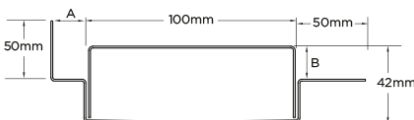

**Code** 100ARiMTLF

**Range** 100

**Grate Style** AR

**Category** Made-to-Length

**Channel Material** Stainless Steel

**Steel Grade** 316

Grates longer than 1500mm supplied in sections. Tile Inserts longer than 1200mm supplied in sections. Channels over 3000mm supplied in sections with joiner. +/-2mm tolerance on dimensions.

### SPECIFICATIONS + DIMENSIONS

<b>Channel Width</b>	100mm
<b>Channel Depth</b>	42mm
<b>Length(s)</b>	As Required
<b>Outlet Size</b>	DN40, DN50, DN65, DN80, DN100