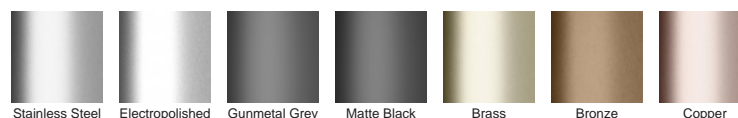

**Code** 100TiIMTLF

**Range** 100

**Grate Style** Ti

**Category** Made-to-Length

**Channel Material** Stainless Steel

**Steel Grade** 316

### STORMTECH COLOUR FINISHES

Electroplate finishes subject to natural variation with time and local environment. Factors such as pools/surf beaches may require electropolishing. Contact us for suitability.