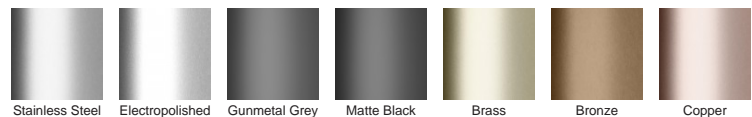

Electroplate finishes subject to natural variation with time and local environment. Factors such as pools/surf beaches may require electropolishing. Contact us for suitability.

PRODUCT APPLICATIONS

Bathroom Drainage	Hospitality Drainage
Aged / Health Care Drainage	Paved Area Drainage
Balcony Drainage	Shower Drainage
Commercial Drainage	Multi-Residential Drainage
Courtyard / Patio Drainage	Special Needs Drainage
Pool and Spa Area Drainage	Threshold Drainage

Copyright © Stormtech Pty Ltd. Patent 733361. Drawings not to scale, please use dimensions shown.
Downloaded 23/02/2025 (please check for updates)

Visit stormtech.com.au
for tools + inspiration.

Phone **1300 653 403**

Email info@stormtech.com.au