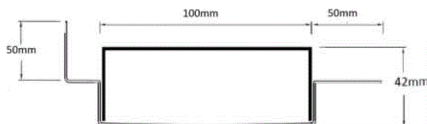

**Code** 100PSiMTLF

**Range** 100

**Grate Style** PS

**Category** Made-to-Length

**Channel Material** Stainless Steel

**Steel Grade** 316

### SPECIFICATIONS + DIMENSIONS

<b>Channel Width</b>	100mm
<b>Channel Depth</b>	42mm
<b>Length(s)</b>	As Required
<b>Outlet Size</b>	DN40, DN50, DN65, DN80, DN100

### STORMTECH COLOUR FINISHES

Grates longer than 1500mm supplied in sections. Tile Inserts longer than 1200mm supplied in sections. Channels over 3000mm supplied in sections with joiner. +/-2mm tolerance on dimensions.