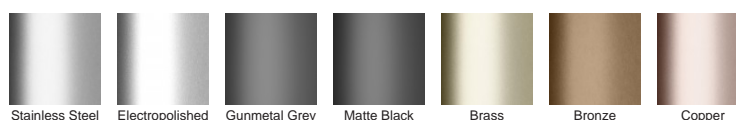

Electroplate finishes subject to natural variation with time and local environment. Factors such as pools/surf beaches may require electropolishing. Contact us for suitability.

PRODUCT APPLICATIONS

Bathroom Drainage	Hospitality Drainage
Aged / Health Care Drainage	Paved Area Drainage
Balcony Drainage	Shower Drainage
Commercial Drainage	Multi-Residential Drainage
Courtyard / Patio Drainage	Special Needs Drainage
Pool and Spa Area Drainage	Threshold Drainage

Copyright © Stormtech Pty Ltd. Patent 733361. Drawings not to scale, please use dimensions shown. Downloaded 02/04/2025 (please check for updates)

Visit stormtech.com.au
for tools + inspiration.

Phone **1300 653 403**

Email info@stormtech.com.au