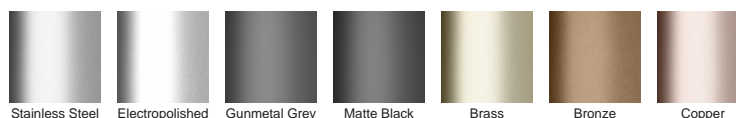

**Code** 100TRiMTLF

**Range** 100

**Grate Style** TR

**Category** Made-to-Length

**Channel Material** Stainless Steel

**Steel Grade** 316

### STORMTECH COLOUR FINISHES

Electroplate finishes subject to natural variation with time and local environment. Factors such as pools/surf beaches may require electropolishing. Contact us for suitability.