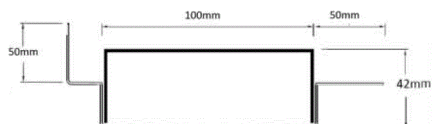

**Code** 100TRiMTLF

**Range** 100

**Grate Style** TR

**Category** Made-to-Length

**Channel Material** Stainless Steel

**Steel Grade** 316

### SPECIFICATIONS + DIMENSIONS

<b>Channel Width</b>	100mm
<b>Channel Depth</b>	42mm
<b>Length(s)</b>	As Required
<b>Outlet Size</b>	DN40, DN50, DN65, DN80, DN100

Grates longer than 1500mm supplied in sections. Tile Inserts longer than 1200mm supplied in sections. Channels over 3000mm supplied in sections with joiner. +/-2mm tolerance on dimensions.