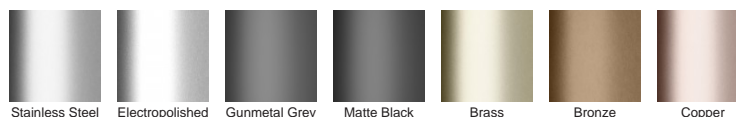

Refer to AS3500 for outlet pipe sizes specific to your installation.

Code 65TRiMTLF

Range 65

Grate Style TR

Category Made-to-Length

Channel Material Stainless Steel

Steel Grade 316

### STORMTECH COLOUR FINISHES

Electroplate finishes subject to natural variation with time and local environment. Factors such as pools/surf beaches may require electropolishing. Contact us for suitability.