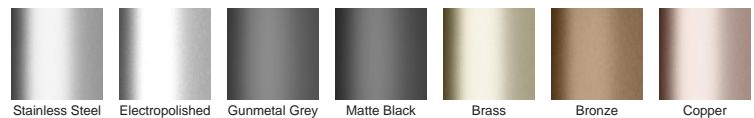

Refer to AS3500 for outlet pipe sizes specific to your installation.

Code 65TRiMTLF

Range 65

Grate Style TR

Category Made-to-Length

Channel Material Stainless Steel

Steel Grade 316

### STORMTECH COLOUR FINISHES

Electroplate finishes subject to natural variation with time and local environment. Factors such as pools/surf beaches may require electropolishing. Contact us for suitability.