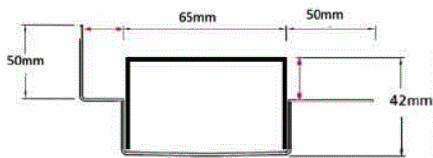

### SPECIFICATIONS + DIMENSIONS

Channel Width	65mm
Channel Depth	42mm
Length(s)	As Required
Outlet Size	DN40, DN50, DN65

Grates longer than 1500mm supplied in sections. Tile Inserts longer than 1200mm supplied in sections. Channels over 3000mm supplied in sections with joiner. +/-2mm tolerance on dimensions.