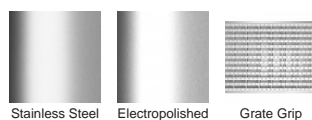

**Range** Custom Fabrication

**Grate Style** CR

**Category** Custom Made

**Channel Material** Stainless Steel

**Steel Grade** 304

Grates longer than 1500mm supplied in sections. Tile Inserts longer than 1200mm supplied in sections. Channels over 3000mm supplied in sections with joiner. +/-2mm tolerance on dimensions.

### STORMTECH COLOUR FINISHES

Electroplate finishes subject to natural variation with time and local environment. Factors such as pools/surf beaches may require electropolishing. Contact us for suitability.