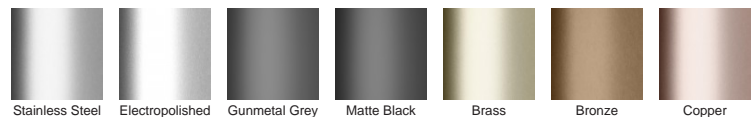

**Code** 65TiiMTLF

**Range** 65

**Grate Style** Ti

**Category** Made-to-Length

**Channel Material** Stainless Steel

**Steel Grade** 316

### STORMTECH COLOUR FINISHES

**Electroplate finishes subject to natural variation with time and local environment. Factors such as pools/surf beaches may require electropolishing. Contact us for suitability.**