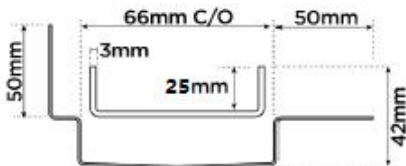

Grates longer than 1500mm supplied in sections. Tile Inserts longer than 1200mm supplied in sections. Channels over 3000mm supplied in sections with joiner. +/-2mm tolerance on dimensions.

PRODUCT APPLICATIONS

Bathroom Drainage	Shower Drainage
Aged / Health Care Drainage	Multi-Residential Drainage
Balcony Drainage	Special Needs Drainage
Commercial Drainage	Threshold Drainage
Hospitality Drainage	Suspended Slab Drainage
Paved Area Drainage	Wet Area Drainage

Copyright © Stormtech Pty Ltd. Patent 733361. Drawings not to scale, please use dimensions shown. Downloaded 27/11/2024 (please check for updates)

Visit stormtech.com.au
for tools + inspiration.

Phone **1300 653 403**

Email info@stormtech.com.au