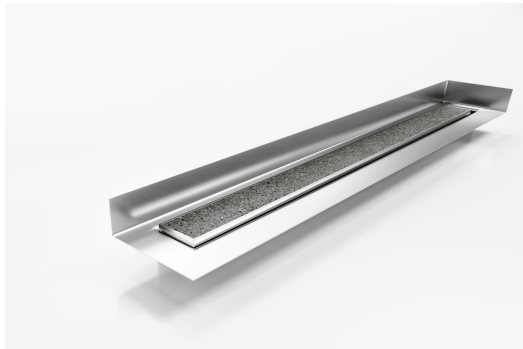

## Linear Drain with Tile Flange

**Tile Insert drain with a custom channel with tile flange. Suitable for tiles up to 20mm thick.**

The F Series features a custom made flange for floor and walls combined with a choice of grate or tile insert from Stormtech's superb designer range.

Stormtech's range of architectural grates and drains with tile flanges are designed to solve the complexities of today's building requirements

Custom made to suit your range requirements; including custom built flange ledge to suit your tile depth, outlet size and channel position.