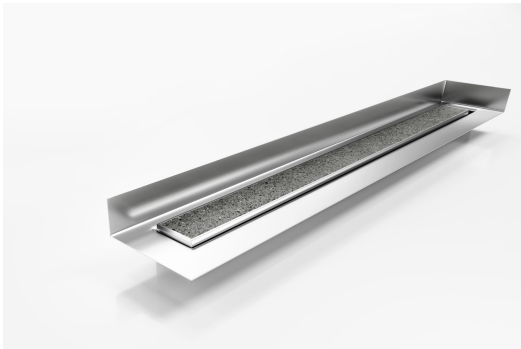

## Linear Drain with Tile Flange

**Tile Insert drain with a custom channel with tile flange. Suitable for tiles up to 20mm thick.**

The F Series features a custom made flange for floor and walls combined with a choice of grate or tile insert from Stormtech's superb designer range.

Stormtech's range of architectural grates and drains with tile flanges are designed to solve the complexities of today's building requirements

Custom made to suit your range requirements; including custom built flange ledge to suit your tile depth, outlet size and channel position.