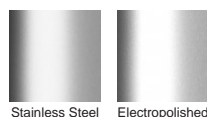

STORMTECH COLOUR FINISHES

Electroplate finishes subject to natural variation with time and local environment. Factors such as pools/surf beaches may require electropolishing. Contact us for suitability.

PRODUCT APPLICATIONS

- Bathroom Drainage
- Aged / Health Care Drainage
- Balcony Drainage
- Commercial Drainage
- Courtyard / Patio Drainage
- Pool and Spa Area Drainage
- Hospitality Drainage
- Paved Area Drainage
- Shower Drainage
- Multi-Residential Drainage
- Special Needs Drainage
- Threshold Drainage