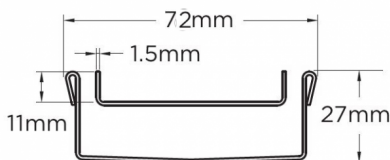

Stormtech Modular Kits are supplied with grate and oversized channel to be cut down on site. One piece channel comes with pre punched spigot with outlet extender (kits up to 2000mm long). Oversized channel enables choice of outlet positions: centre, end or wherever preferred. Kits over 2000mm long and kits requiring multiple outlets are supplied with outlet on joiner plate. All kits are supplied with 2x clip-on end caps.

**(Grate/Channel Lengths Provided) 900mm/1500mm, 1000mm/1500mm, 1200mm/1800mm, 1500mm/2400mm, 1800mm/3000mm, 2000mm/3000mm**

**Code** 65Tii25

**Range** 65

**Grate Style** Ti

**Category** Modular Kits

**Channel Material** Stainless Steel

**Steel Grade** 316

Grates longer than 1500mm supplied in sections. Tile Inserts longer than 1200mm supplied in sections. Channels over 3000mm supplied in sections with joiner. +/-2mm tolerance on dimensions.

### SPECIFICATIONS + DIMENSIONS

<b>Channel Width</b>	72mm
<b>Channel Depth</b>	27mm
<b>Length(s)</b>	900mm 1000mm 1200mm 1500mm 1800mm 2000mm
<b>Outlet Size</b>	DN50