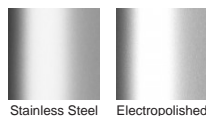

**Channel Material** Stainless Steel

**Steel Grade** 316

Grates longer than 1500mm supplied in sections. Tile Inserts longer than 1200mm supplied in sections. Channels over 3000mm supplied in sections with joiner. +/-2mm tolerance on dimensions.

### STORMTECH COLOUR FINISHES

Electroplate finishes subject to natural variation with time and local environment. Factors such as pools/surf beaches may require electropolishing. Contact us for suitability.