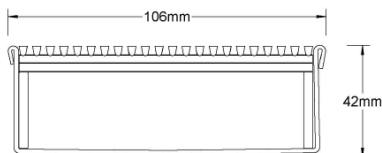

Stormtech Modular Kits are supplied with grate and oversized channel to be cut down on site. One piece channel comes with pre punched spigot with outlet extender (kits up to 2000mm long). Oversized channel enables choice of outlet positions: centre, end or wherever preferred. Kits over 2000mm long and kits requiring multiple outlets are supplied with outlet on joiner plate. All kits are supplied with 2x clip-on end caps.

**(Grate/Channel Lengths Provided) 900mm/1500mm, 1000mm/1500mm, 1200mm/1800mm, 1500mm/2400mm, 1800mm/3000mm, 2000mm/3000mm...**

**Code** 100ARi40

**Range** 100

**Grate Style** AR

**Category** Modular Kits

**Channel Material** Stainless Steel

**Steel Grade** 316

Grates longer than 1500mm supplied in sections. Tile Inserts longer than 1200mm supplied in sections. Channels over 3000mm supplied in sections with joiner. +/-2mm tolerance on dimensions.

### SPECIFICATIONS + DIMENSIONS

<b>Channel Width</b>	106mm			
<b>Channel Depth</b>	42mm			
<b>Length(s)</b>	1000mm	1500mm	2000mm	2500mm
	3000mm	3500mm	4000mm	4500mm
	5000mm	5500mm	6000mm	
<b>Outlet Size</b>	DN40, DN50, DN65, DN80, DN100			