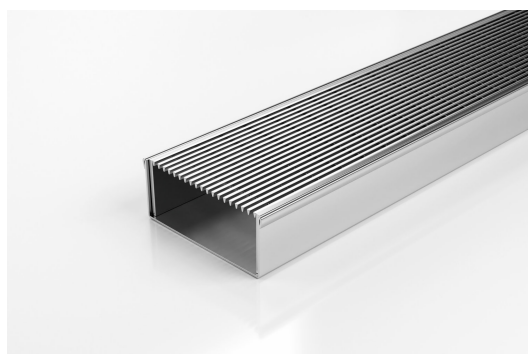

## Linear Drain

The 100ARi40 is the original premium architectural grate featuring a 2mm wire/2.5mm gap.

Manufactured from 316 marine grade stainless steel this drainage is modular stainless steel kit Please be aware that depending on the installation environment, for a pool installation or close to a surf beach, you may need to have your stainless steel grates electropolished.

Stormtech Modular Kits are supplied with grate and oversized channel to be cut down on site. One piece channel comes with pre punched spigot with outlet extender (kits up to 2000mm long). Oversized channel enables choice of outlet positions: centre, end or wherever preferred. Kits over 2000mm long and kits requiring multiple outlets are supplied with outlet on joiner plate. All kits are supplied with 2x clip-on end caps.