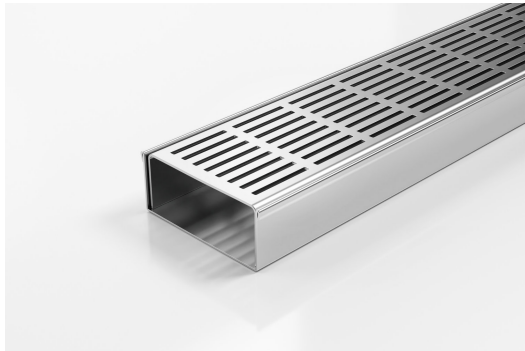

ARCHITECTURAL
GRATES + DRAINS

100PSi40

Linear Drain

The 100PSi40 is a punched slot grate design.

This slot perforated grate manufactured from 316 marine grade stainless steel combined with stainless steel channel offers an affordable option to use the Slimline drainage system.

Stormtech Modular Kits are supplied with grate and oversized channel to be cut down on site. One piece channel comes with pre punched spigot with outlet extender (kits up to 2000mm long). Oversized channel enables choice of outlet positions: centre, end or wherever preferred. Kits over 2000mm long and kits requiring multiple outlets are supplied with outlet on joiner plate. All kits are supplied with 2x clip-on end caps.

(Grate/Channel Lengths Provided) 900mm/1500mm, 1000mm/1500mm, 1200mm/1800mm, 1500mm/2400mm, 1800mm/3000mm, 2000mm/3000mm

Code 100PSi40

Range 100

Grate Style PS

Category Modular Kits

Channel Material Stainless Steel