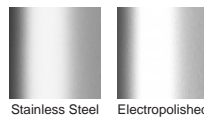

Steel Grade 316

Grates longer than 1500mm supplied in sections. Tile Inserts longer than 1200mm supplied in sections. Channels over 3000mm supplied in sections with joiner. +/-2mm tolerance on dimensions.

STORMTECH COLOUR FINISHES

Electroplate finishes subject to natural variation with time and local environment. Factors such as pools/surf beaches may require electropolishing. Contact us for suitability.