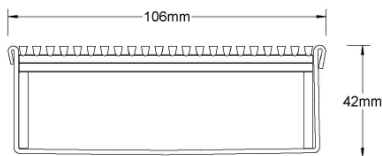

Stormtech Modular Kits are supplied with grate and oversized channel to be cut down on site. One piece channel comes with pre punched spigot with outlet extender (kits up to 2000mm long). Oversized channel enables choice of outlet positions: centre, end or wherever preferred. Kits over 2000mm long and kits requiring multiple outlets are supplied with outlet on joiner plate. All kits are supplied with 2x clip-on end caps.

(Grate/Channel Lengths Provided) 900mm/1500mm, 1000mm/1500mm, 1200mm/1800mm, 1500mm/2400mm, 1800mm/3000mm, 2000mm/3000mm

Code 100PSi40

Range 100

Grate Style PS

Category Modular Kits

Channel Material Stainless Steel

Steel Grade 316

Grates longer than 1500mm supplied in sections. Tile Inserts longer than 1200mm supplied in sections. Channels over 3000mm supplied in sections with joiner. +/-2mm tolerance on dimensions.

SPECIFICATIONS + DIMENSIONS

Channel Width	106mm			
Channel Depth	42mm			
Length(s)	1000mm	1500mm	2000mm	2500mm
	3000mm	3500mm	4000mm	4500mm
	5000mm	5500mm	6000mm	
Outlet Size	DN40, DN50, DN65, DN80, DN100			