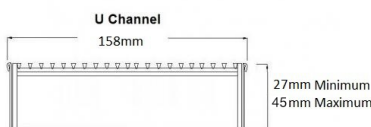

## Linear Drain

**316 stainless steel 100mm wide grate and custom channel depth.**

Depth between 22mm and 100mm for a U shape channel. Depth between 40mm and 100mm for a recessed channel.

Available with a 3mm wire x 5mm gap, 5mm wire x 5mm gap, 5mm wire x 5mm gap Grate Grip slip resistant dimple finish and 2mm wire x 2.5mm gap grates

**Range** Custom Fabrication

**Grate Style** CR

**Category** Custom Made

**Channel Material** Stainless Steel

**Steel Grade** 316

Grates longer than 1500mm supplied in sections. Tile Inserts longer than 1200mm supplied in sections. Channels over 3000mm supplied in sections with joiner. +/-2mm tolerance on dimensions.

### SPECIFICATIONS + DIMENSIONS

<b>Channel Width</b>	110mm
<b>Channel Depth</b>	22mm - 100mm
<b>Length(s)</b>	As Required
<b>Outlet Size</b>	DN40, DN50, DN65, DN80, DN100