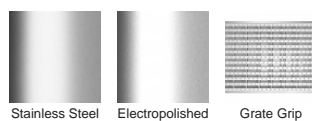

STORMTECH COLOUR FINISHES

Electroplate finishes subject to natural variation with time and local environment. Factors such as pools/surf beaches may require electropolishing. Contact us for suitability.

PRODUCT APPLICATIONS

Bathroom Drainage	Pool and Spa Area Drainage
Aged / Health Care Drainage	Hospitality Drainage
Balcony Drainage	Paved Area Drainage
Commercial Drainage	Shower Drainage
Courtyard / Patio Drainage	Multi-Residential Drainage
Driveway Drainage	Special Needs Drainage