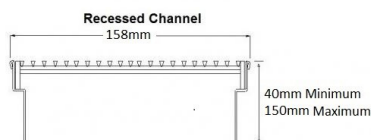

## Linear Drain

**316 stainless steel 100mm wide grate and custom channel depth.**

Depth between 22mm and 100mm for a U shape channel. Depth between 40mm and 100mm for a recessed channel.

Available with a 3mm wire x 5mm gap, 5mm wire x 5mm gap, 5mm wire x 5mm gap Grate Grip slip resistant dimple finish and 2mm wire x 2.5mm gap grates

**Range** Custom Fabrication

**Grate Style** CR

**Category** Custom Made

**Channel Material** Stainless Steel

**Steel Grade** 316

Grates longer than 1500mm supplied in sections. Tile Inserts longer than 1200mm supplied in sections. Channels over 3000mm supplied in sections with joiner. +/-2mm tolerance on dimensions.

### SPECIFICATIONS + DIMENSIONS

<b>Channel Width</b>	110mm
<b>Channel Depth</b>	22mm - 100mm
<b>Length(s)</b>	As Required
<b>Outlet Size</b>	DN40, DN50, DN65, DN80, DN100