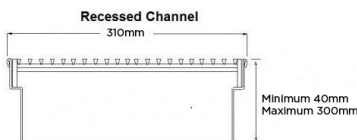

### SPECIFICATIONS + DIMENSIONS

<b>Channel Width</b>	310mm
<b>Channel Depth</b>	40mm - 300mm
<b>Length(s)</b>	As Required
<b>Outlet Size</b>	DN40, DN50, DN65, DN80, DN100

Copyright © Stormtech Pty Ltd. Patent 733361. Drawings not to scale, please use dimensions shown. Downloaded 31/03/2025 (please check for updates)

Grates longer than 1500mm supplied in sections. Tile Inserts longer than 1200mm supplied in sections. Channels over 3000mm supplied in sections with joiner. +/-2mm tolerance on dimensions.