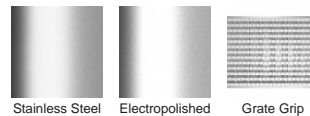

STORMTECH COLOUR FINISHES

Electroplate finishes subject to natural variation with time and local environment. Factors such as pools/surf beaches may require electropolishing. Contact us for suitability.

PRODUCT APPLICATIONS

Bathroom Drainage	Pool and Spa Area Drainage
Aged / Health Care Drainage	Paved Area Drainage
Balcony Drainage	Shower Drainage
Commercial Drainage	Multi-Residential Drainage
Courtyard / Patio Drainage	Special Needs Drainage
Driveway Drainage	Threshold Drainage

Copyright © Stormtech Pty Ltd. Patent 733361. Drawings not to scale, please use dimensions shown. Downloaded 31/03/2025 (please check for updates)