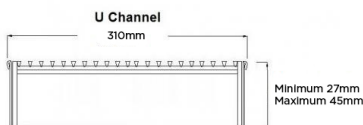

Grates longer than 1500mm supplied in sections. Tile Inserts longer than 1200mm supplied in sections. Channels over 3000mm supplied in sections with joiner. +/-2mm tolerance on dimensions.

Visit stormtech.com.au
for tools + inspiration.

Phone **1300 653 403**

Email info@stormtech.com.au