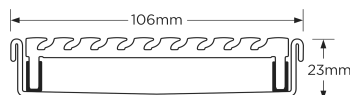

Stormtech Modular Kits are supplied with grate and oversized channel to be cut down on site. One piece channel comes with pre punched spigot with outlet extender (kits up to 2000mm long). Oversized channel enables choice of outlet positions: centre, end or wherever preferred. Kits over 2000mm long and kits requiring multiple outlets are supplied with outlet on joiner plate. All kits are supplied with 2x clip-on end caps.

**Code** 100AAi20

**Range** 100

**Grate Style** AA

**Category** Modular Kits

**Channel Material** Stainless Steel

**Steel Grade** 316

**(Grate/Channel Lengths Provided)** 900mm/1500mm, 1000mm/1500mm, 1200mm/1800mm, 1500mm/2400mm, 1800mm/3000mm, 2000mm/3000mm

Grates longer than 1500mm supplied in sections. Tile Inserts longer than 1200mm supplied in sections. Channels over 3000mm supplied in sections with joiner. +/-2mm tolerance on dimensions.

### SPECIFICATIONS + DIMENSIONS

<b>Channel Width</b>	106mm
<b>Channel Depth</b>	23mm
<b>Length(s)</b>	900mm 1000mm 1200mm 1500mm 1800mm 2000mm
<b>Outlet Size</b>	DN50, DN80, DN100