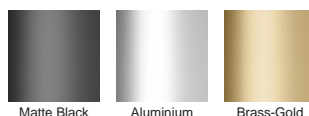

STORMTECH COLOUR FINISHES

Electroplate finishes subject to natural variation with time and local environment. Factors such as pools/surf beaches may require electropolishing. Contact us for suitability.

PRODUCT APPLICATIONS

Bathroom Drainage	Shower Drainage
Balcony Drainage	Multi-Residential Drainage
Commercial Drainage	Special Needs Drainage
Courtyard / Patio Drainage	Threshold Drainage
Pool and Spa Area Drainage	Suspended Slab Drainage
Paved Area Drainage	Wet Area Drainage