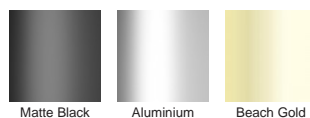

### STORMTECH COLOUR FINISHES

Electroplate finishes subject to natural variation with time and local environment. Factors such as pools/surf beaches may require electropolishing. Contact us for suitability.