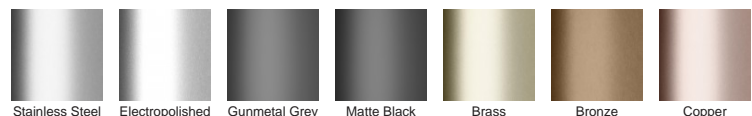

**Refer to AS3500 for outlet pipe sizes specific to your installation.**

**Code** 65ARG40

**Range** 65

**Grate Style** AR

**Category** Modular Kits

**Channel Material** uPVC

**Steel Grade** 316

Grates longer than 1500mm supplied in sections. Tile Inserts longer than 1200mm supplied in sections. Channels over 3000mm supplied in sections with joiner. +/-2mm tolerance on dimensions.

### STORMTECH COLOUR FINISHES

Electroplate finishes subject to natural variation with time and local environment. Factors such as pools/surf beaches may require electropolishing. Contact us for suitability.