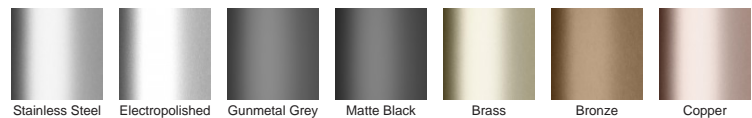

### STORMTECH COLOUR FINISHES

Electroplate finishes subject to natural variation with time and local environment. Factors such as pools/surf beaches may require electropolishing. Contact us for suitability.