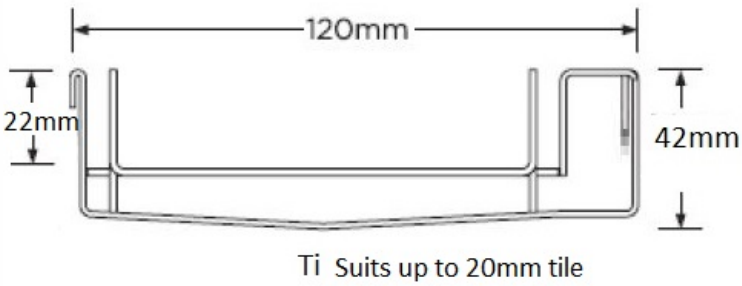

120SCSTii40MTL Dual-Sided Shower Screen Support

Full Name

Company Name

Project Name / Project Stage

Label _____

Required Outlet Size

 76mm* 89mm

* Only suitable with DN80 riser

Label _____

Required Outlet Size

 76mm* 89mm

* Only suitable with DN80 riser

Label _____

Required Outlet Size

 76mm* 89mm

* Only suitable with DN80 riser