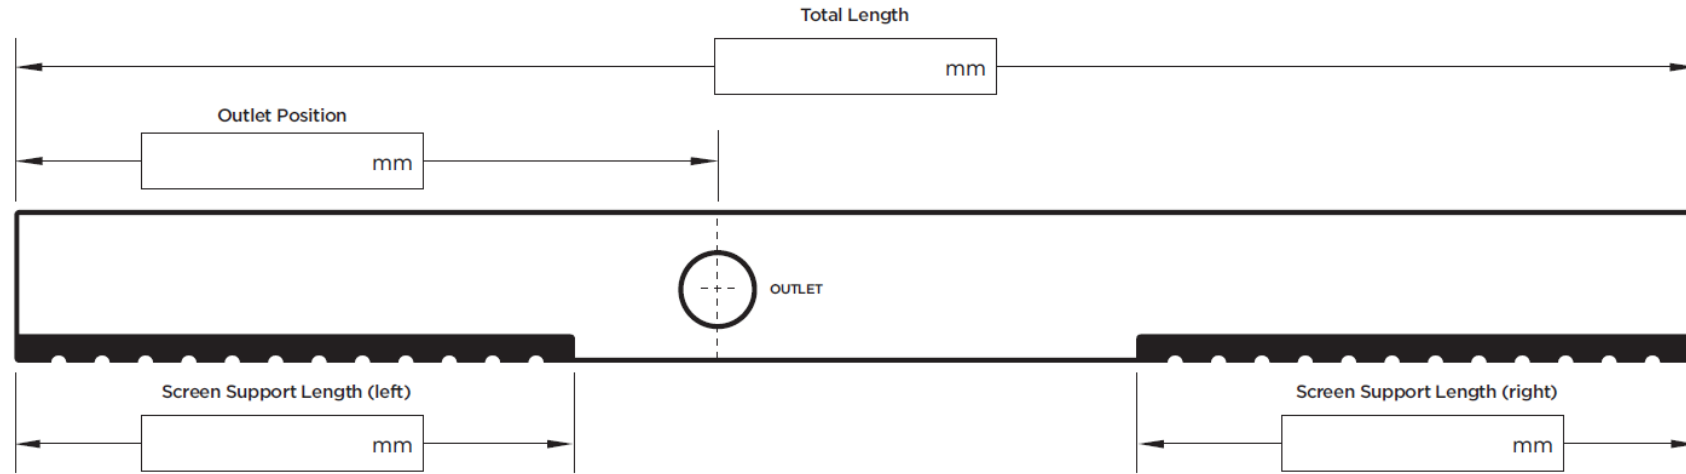

120SCSTii40MTL Dual-Sided Shower Screen Support

Full Name

Company Name

Project Name / Project Stage

Label _____

Required Outlet Size

 76mm* 89mm

* Only suitable with DN80 riser

Label _____

Required Outlet Size

 76mm* 89mm

* Only suitable with DN80 riser

Label _____

Required Outlet Size

 76mm* 89mm

* Only suitable with DN80 riser