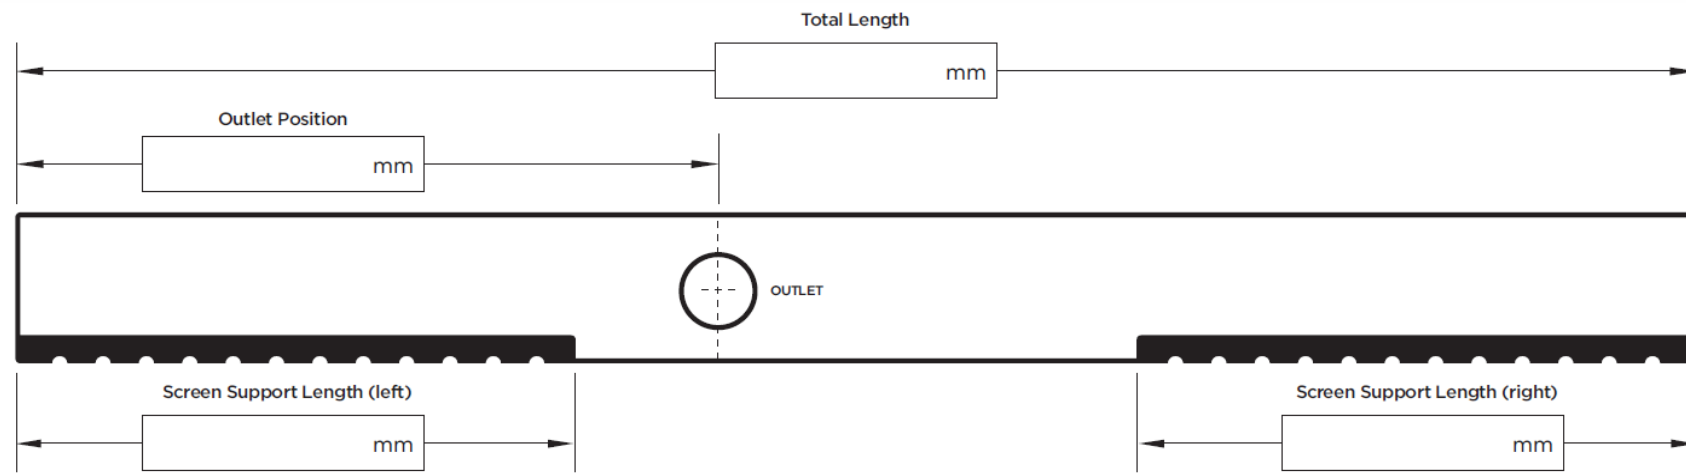

120SCSTii40MTL Dual-Sided Shower Screen Support

Full Name

Company Name

Project Name / Project Stage

Label _____

Required Outlet Size

 76mm* 89mm

* Only suitable with DN80 riser

Label _____

Required Outlet Size

 76mm* 89mm

* Only suitable with DN80 riser

Label _____

Required Outlet Size

 76mm* 89mm

* Only suitable with DN80 riser