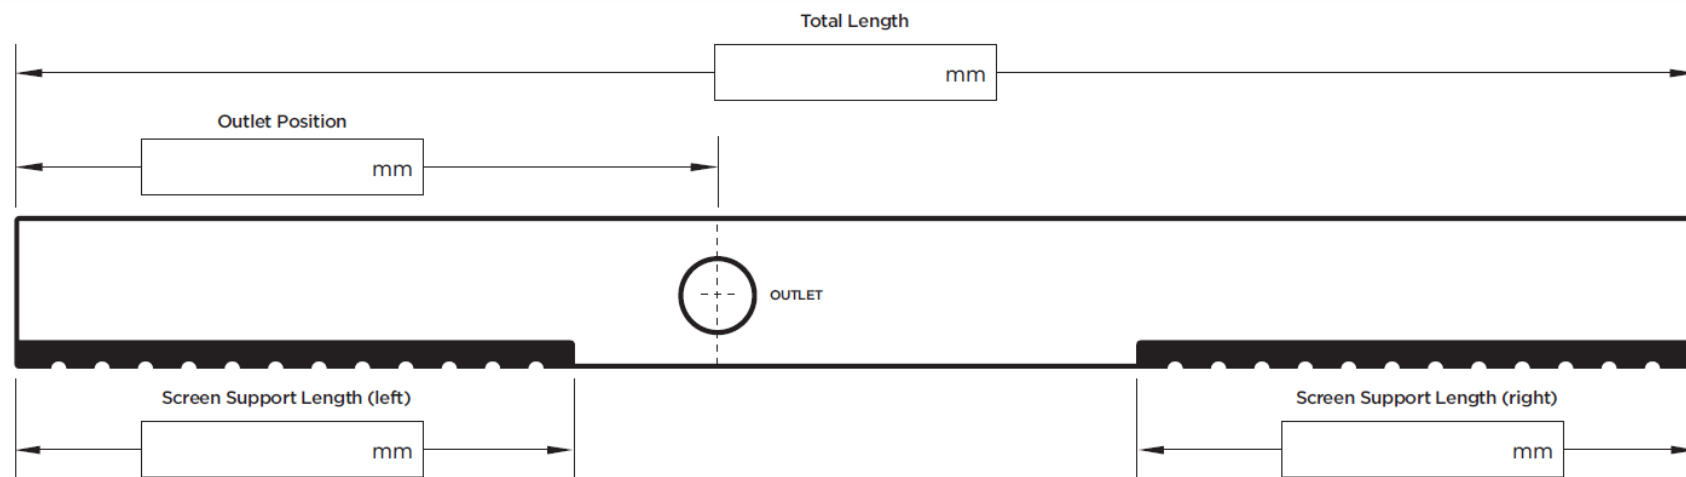

120SCSTii40MTL Dual-Sided Shower Screen Support

Full Name

Company Name

Project Name / Project Stage

Label _____

Required Outlet Size

 76mm* 89mm

* Only suitable with DN80 riser

Label _____

Required Outlet Size

 76mm* 89mm

* Only suitable with DN80 riser

Label _____

Required Outlet Size

 76mm* 89mm

* Only suitable with DN80 riser