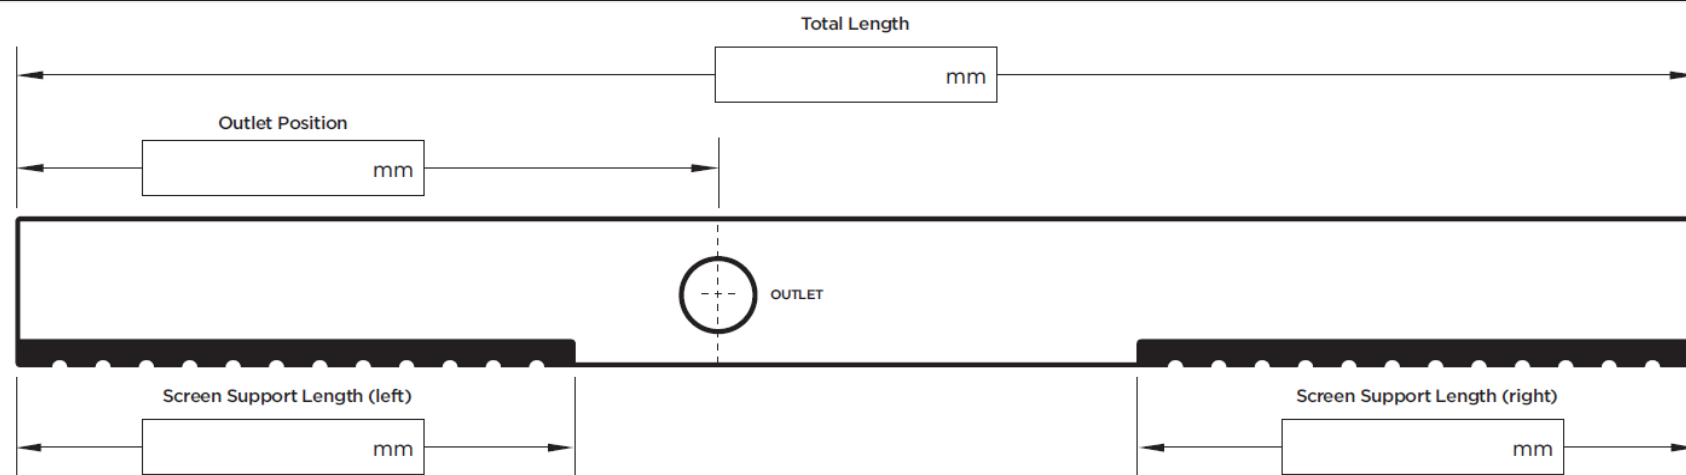

120SCSTii40MTL Dual-Sided Shower Screen Support

Full Name

Company Name

Project Name / Project Stage

Label _____

Required Outlet Size

 76mm* 89mm

* Only suitable with DN80 riser

Label _____

Required Outlet Size

 76mm* 89mm

* Only suitable with DN80 riser

Label _____

Required Outlet Size

 76mm* 89mm

* Only suitable with DN80 riser