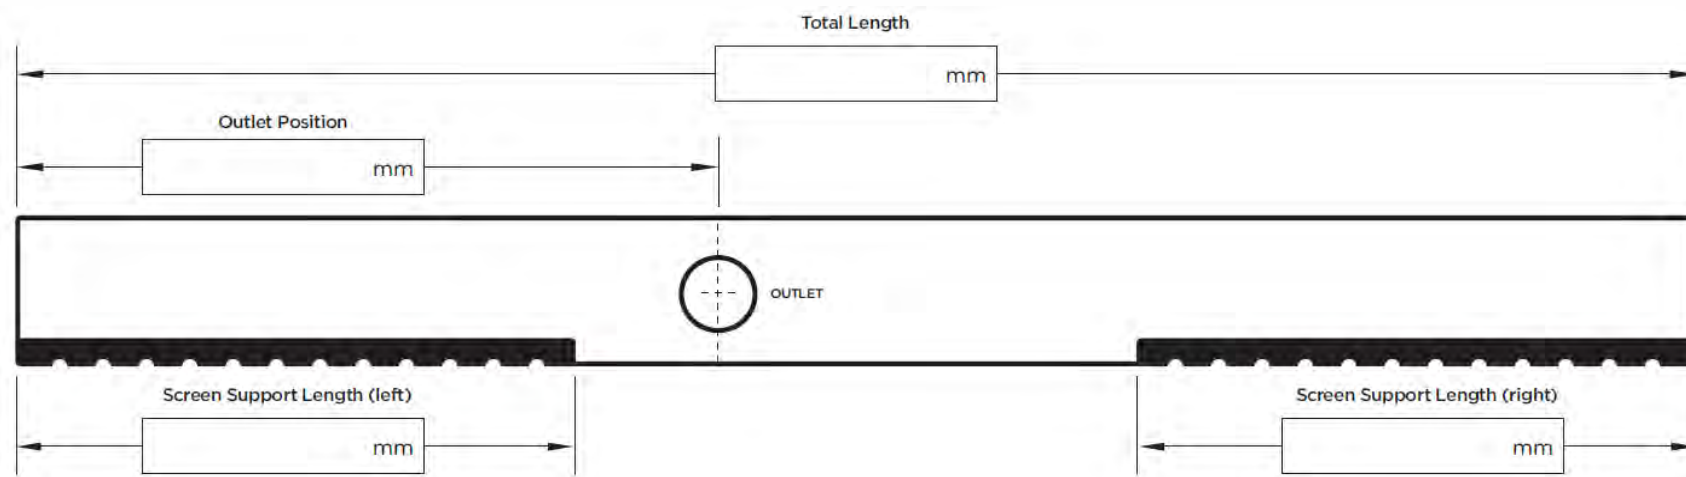

120SCSTiiMTL Dual-Sided Shower Screen Support

Full Name

Company Name

Project Name / Project Stage

MR-F-8.S.1-R2

Label _____

Required Outlet Size

76mm* 89mm

* Only suitable with DN80 riser

Label _____

Required Outlet Size

76mm* 89mm

* Only suitable with DN80 riser

Label _____

Required Outlet Size

76mm* 89mm