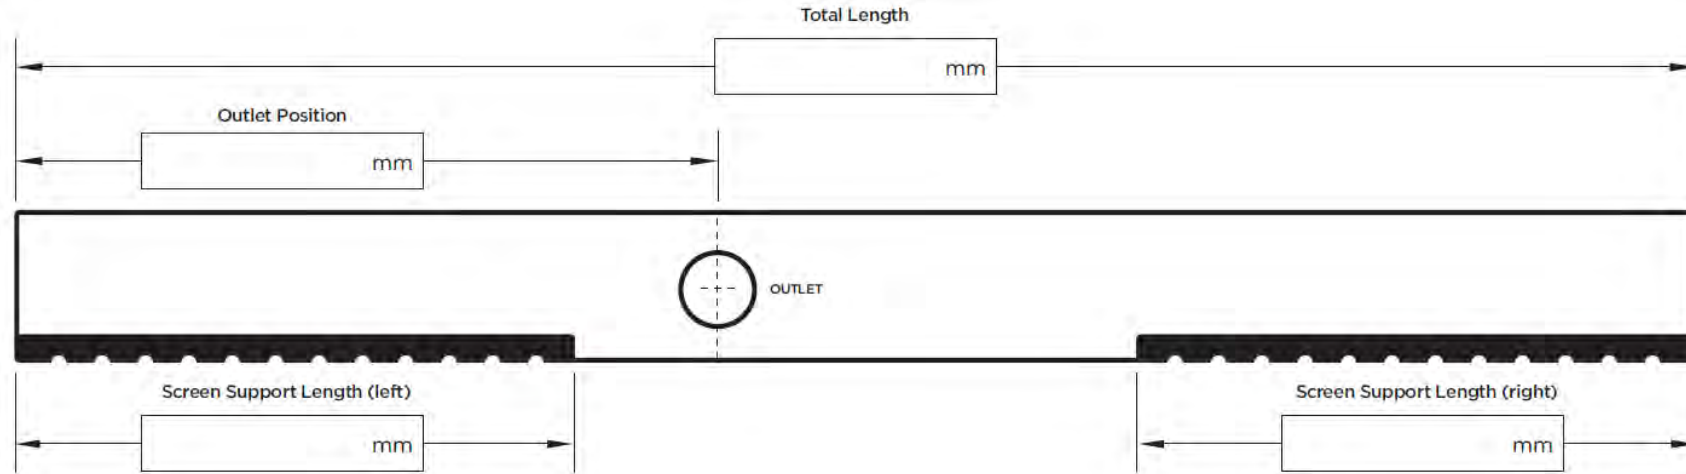

120SCSTiiMTL Dual-Sided Shower Screen Support

Full Name

Company Name

Project Name / Project Stage

MR-F-8.S.1-R2

Label _____

Required Outlet Size

76mm* 89mm

* Only suitable with DN80 riser

Label _____

Required Outlet Size

76mm* 89mm

* Only suitable with DN80 riser

Label _____

Required Outlet Size

76mm* 89mm