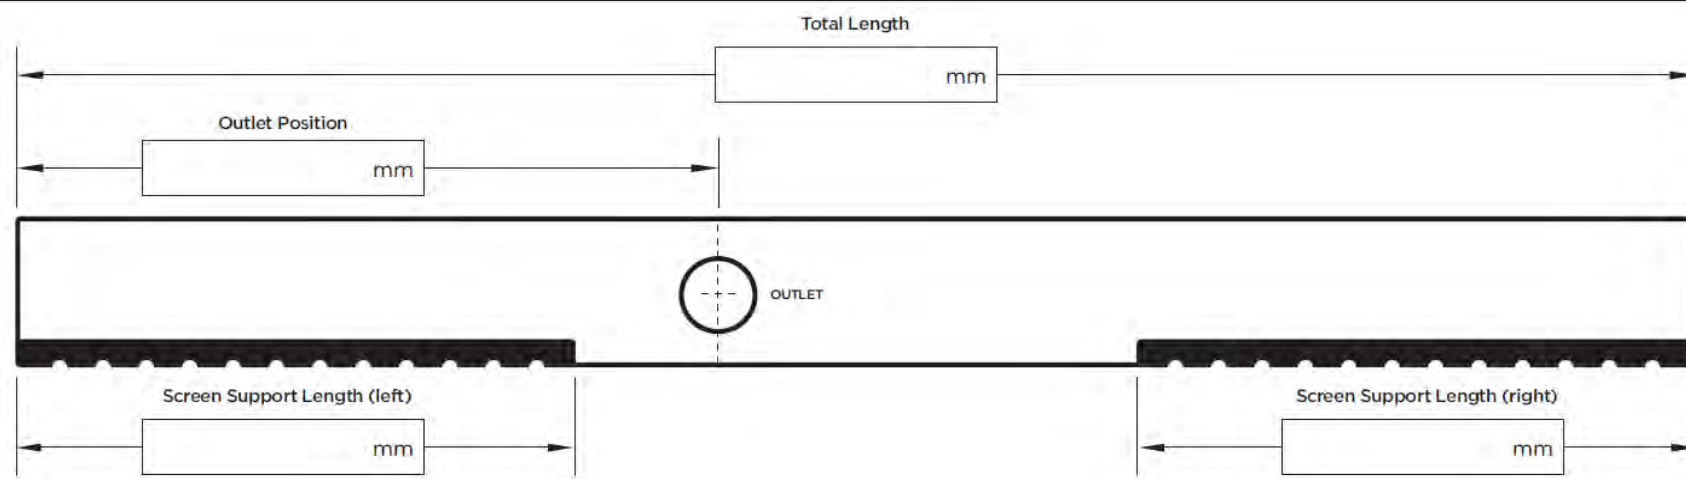

* Only suitable with DN80 riser

Label _____

Required Outlet Size

76mm* 89mm

* Only suitable with DN80 riser

Label _____

Required Outlet Size

76mm* 89mm