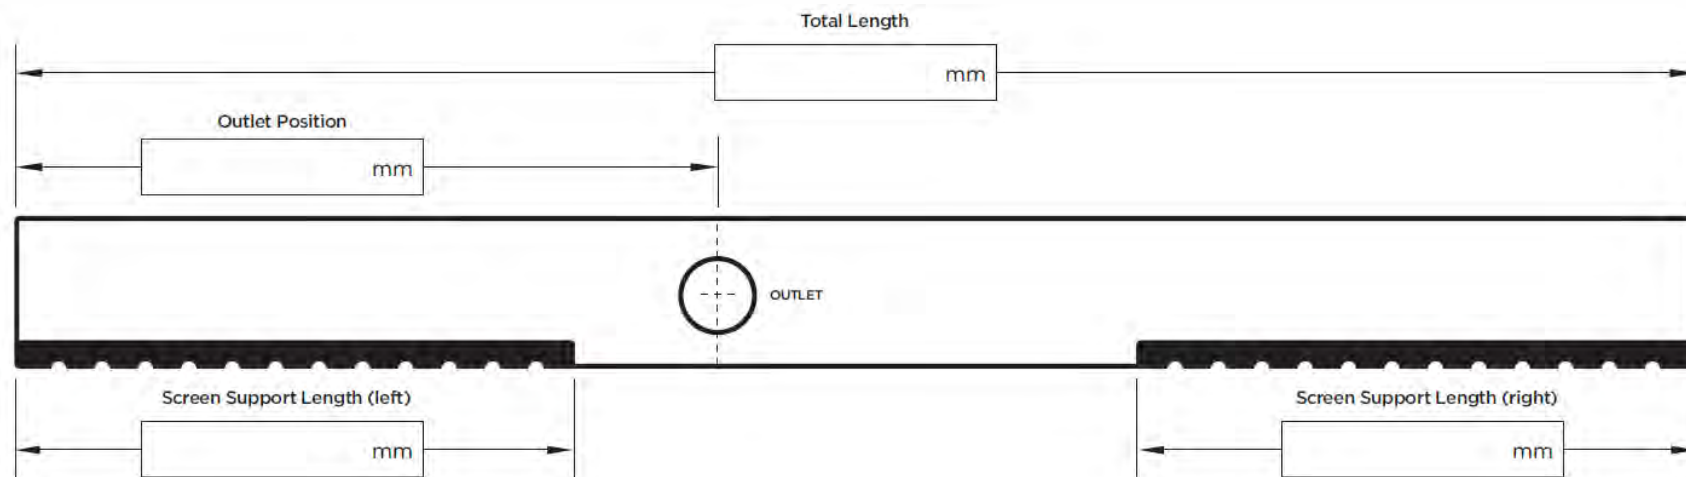

120SCSTiiMTL Dual-Sided Shower Screen Support

Full Name

Company Name

Project Name / Project Stage

MR-F-8.S.1-R2

Label _____

Required Outlet Size

76mm* 89mm

* Only suitable with DN80 riser

Label _____

Required Outlet Size

76mm* 89mm

* Only suitable with DN80 riser

Label _____

Required Outlet Size

76mm* 89mm