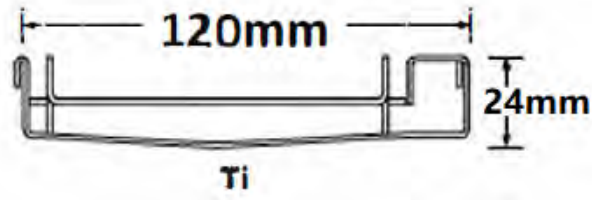

120SCSTiiMTL Dual-Sided Shower Screen Support

Full Name

Company Name

Project Name / Project Stage

MR-F-8.S.1-R2

Label _____

Required Outlet Size

76mm* 89mm

* Only suitable with DN80 riser

Label _____

Required Outlet Size

76mm* 89mm

* Only suitable with DN80 riser

Label _____

Required Outlet Size

76mm* 89mm