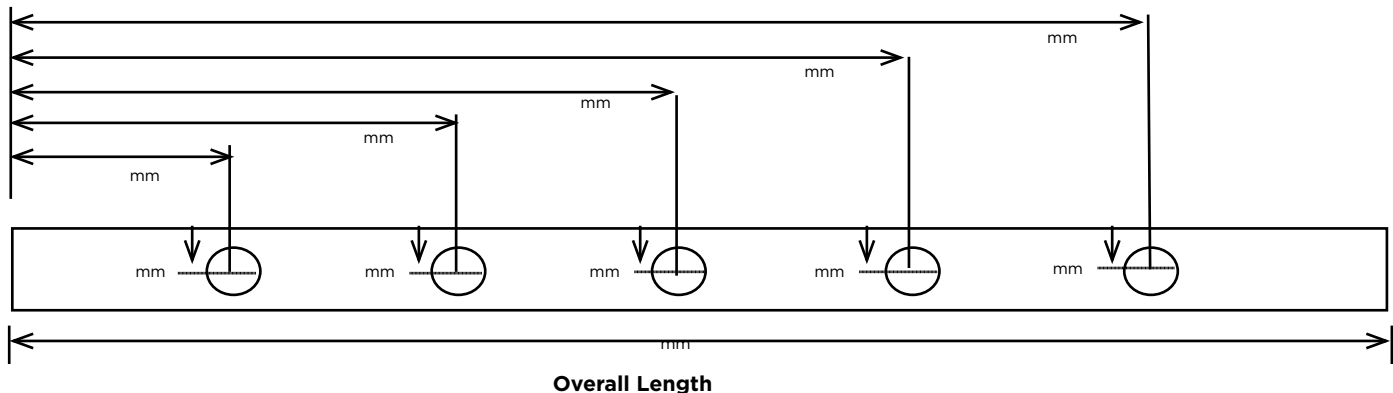

Order and Quote Form

50mm Step-Down Door Drain

Made to Length Linear Drainage

**Select Grate Style**

TR Standard Wedgewire Grate
3mm Wire/ 5mm Gap

AR Premium Wedgewire Grate
2mm Wire/ 2.5mm Gap

**Channel Dimensions**

Overall Length

Required Outlet Size

32mm	38mm	44mm	51mm
63mm	76mm		

Full Name

Email Address

Company Name

Order Number

Stormtech Quote Number