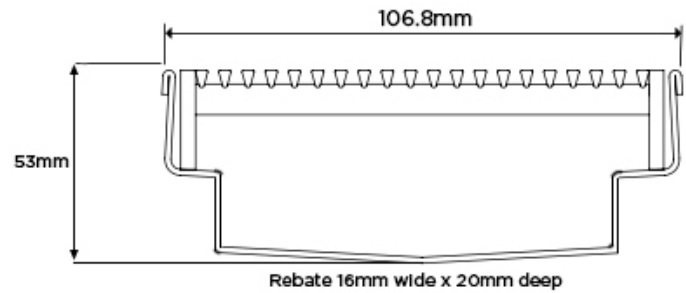

Order and Quote Form

50mm Step-Down Door Drain

Made to Length Linear Drainage

**Select Grate Style**

TR Standard Wedgewire Grate
3mm Wire/ 5mm Gap

AR Premium Wedgewire Grate
2mm Wire/ 2.5mm Gap

**Channel Dimensions**

Overall Length

Required Outlet Size

32mm	38mm	44mm	51mm
63mm	76mm		

Full Name

Email Address

Company Name

Order Number

Stormtech Quote Number