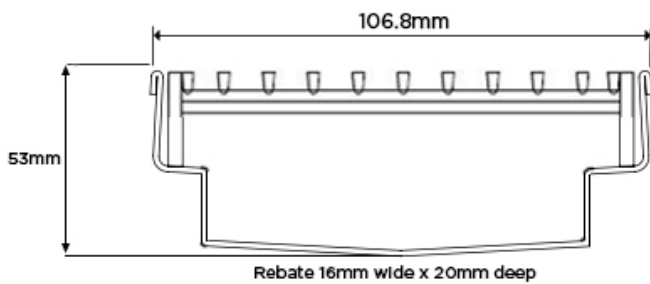

Order and Quote Form

50mm Step-Down Door Drain

Made to Length Linear Drainage

**Select Grate Style**

TR Standard Wedgewire Grate
3mm Wire/ 5mm Gap

AR Premium Wedgewire Grate
2mm Wire/ 2.5mm Gap

**Channel Dimensions**

Overall Length

Required Outlet Size

32mm	38mm	44mm	51mm
63mm	76mm		

Full Name

Email Address

Company Name

Order Number

Stormtech Quote Number