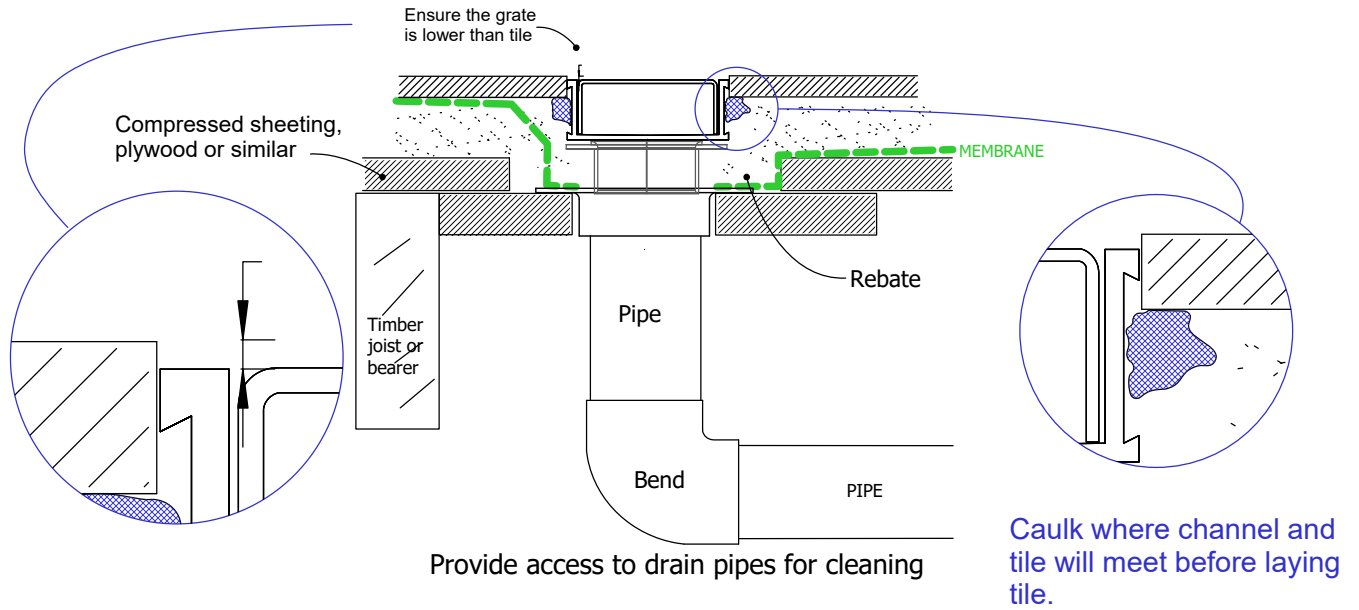

65G25 TIMBER FLOOR/DECK

For 65ARGBL25, 65MNDGBL25, 65PHGBL25,
65PSGBL25, 65TRGBL25, 65TiGBL25,
65PPSGBL25 & 65PPAGBL25.

NOTE, for INTERIOR use ONLY

When 65G25 is running parallel to joist/bearer

When 65G25 is running perpendicular to joist/bearer