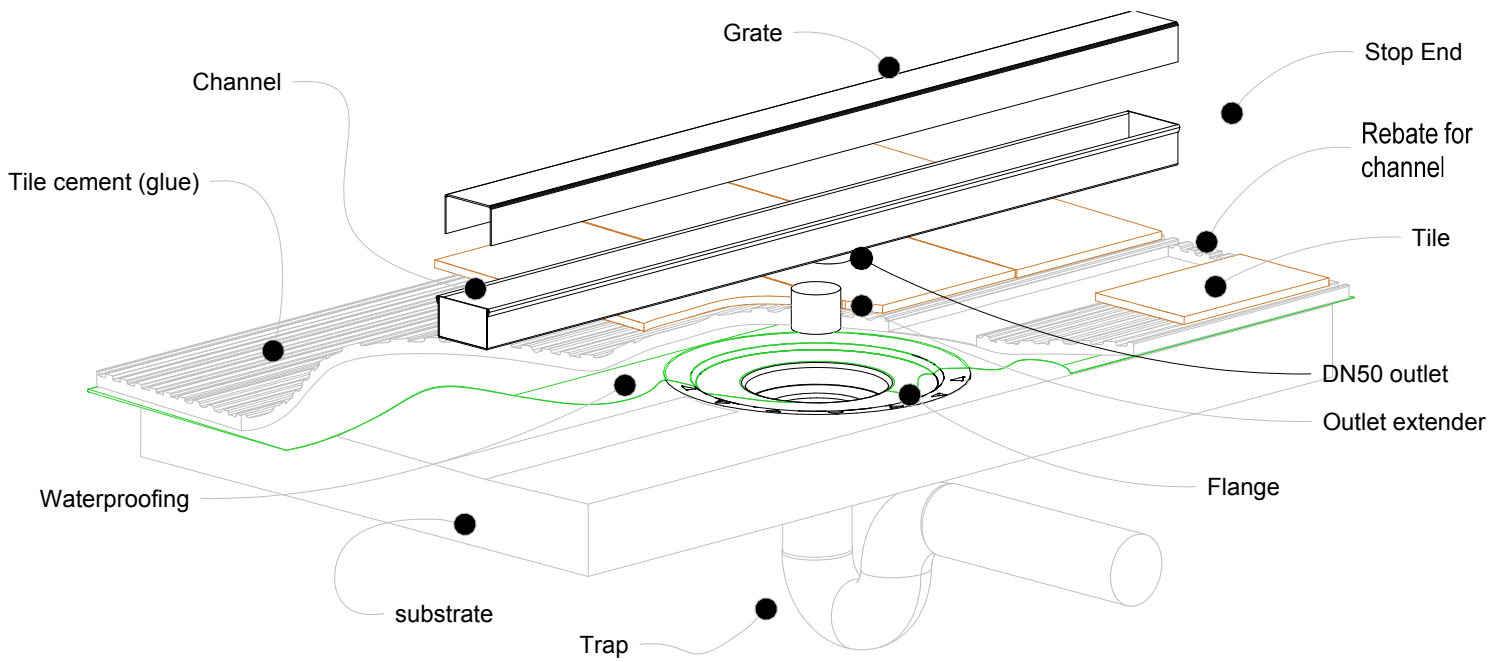

# 65i40MTL Bathroom

For 65ARi40MTL, 65PHi40MTL, 65PSi40MTL, 65TRi40MTL, 65Tii40MTL.

NOTE, refer to AS3500 for specific outlet pipe sizes related to your specific installation.

NOTE, this method requires the channel system to be ABOVE and SEPARATE from the WATERPROOFING.