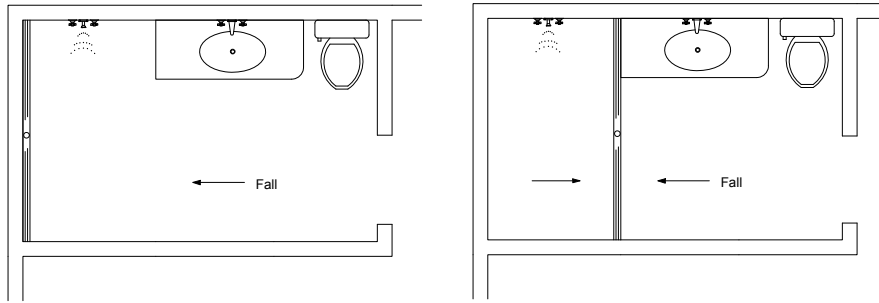

# 65i40MTL Bathroom

For 65ARi40MTL, 65PHi40MTL, 65PSi40MTL, 65TRi40MTL, 65Tii40MTL.

NOTE, refer to AS3500 for specific outlet pipe sizes related to your specific installation.

NOTE, this method requires the channel system to be ABOVE and SEPARATE from the WATERPROOFING.